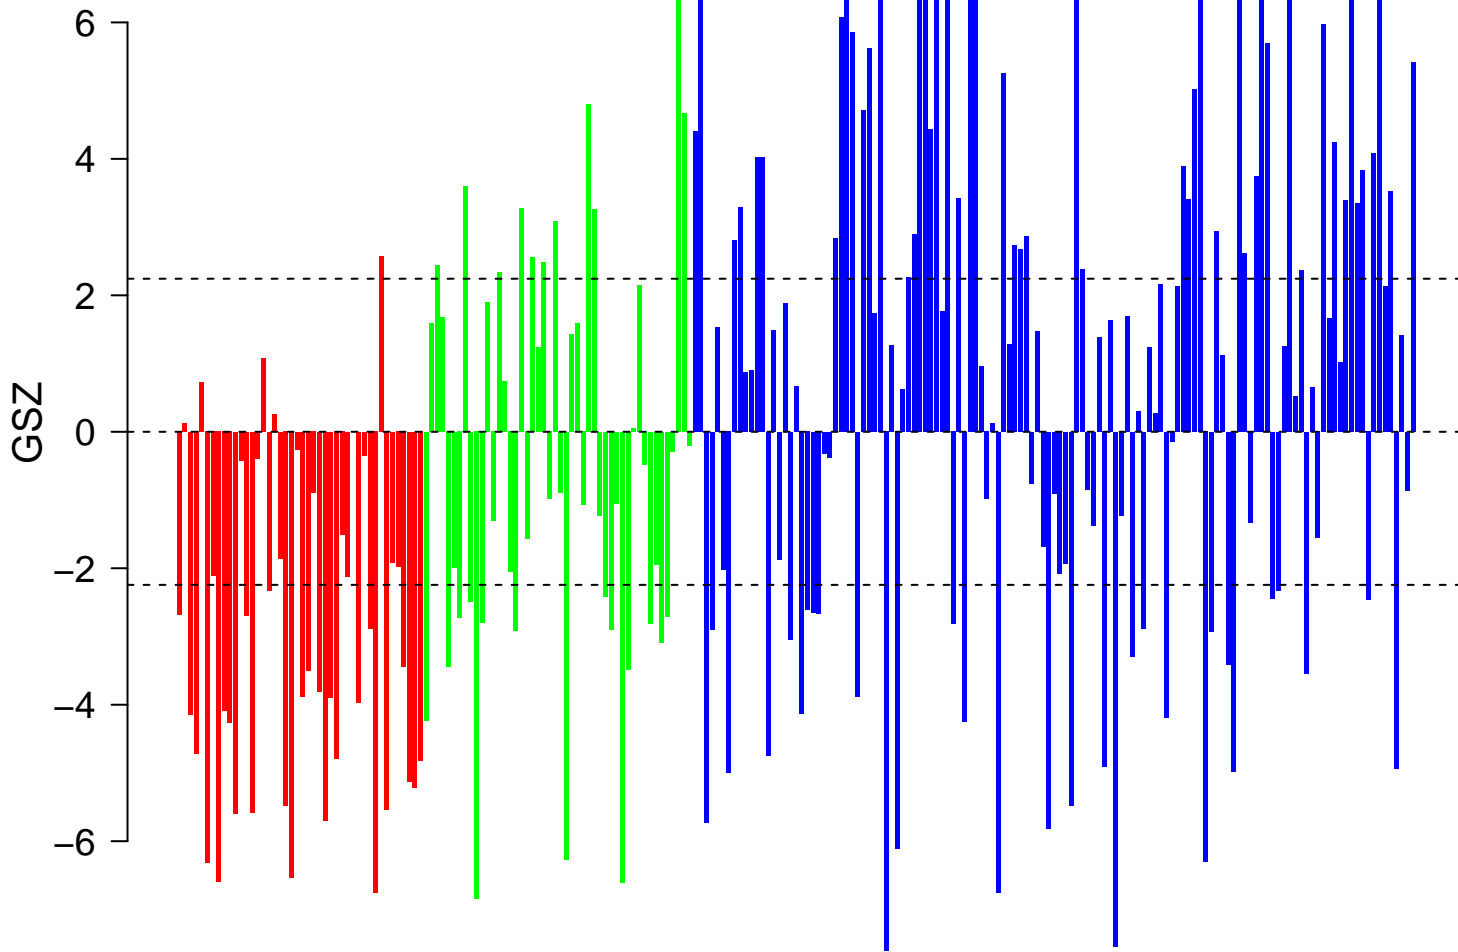

TAKEDA_TARGETS_OF_NUP98_HOXA9_FUSION_10D_UP

■ on
■ -
□ off

TAKEDA_TARGETS_OF_NUP98_HOXA9_FUSION_10D_UP